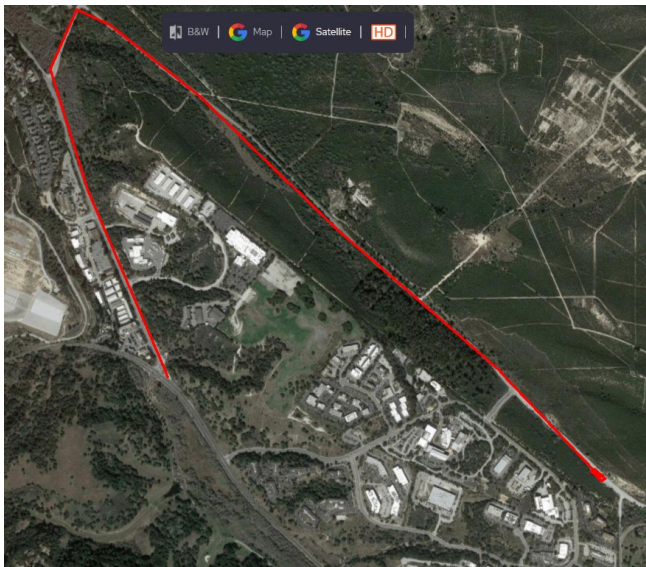

## WeatherTech Raceway Laguna Seca

*Industry Will Call will be located in the Hospitality Area on Thursday and will move to the bottom of South Boundary Road and York Road (accessible from General Jim Moore BLVD) Friday-Sunday. Please note Industry Will Call is for those who have pre-ordered credentials, credentials may not be ordered on site and must be ordered online by the entrant before the deadline.*

*Please see map.*