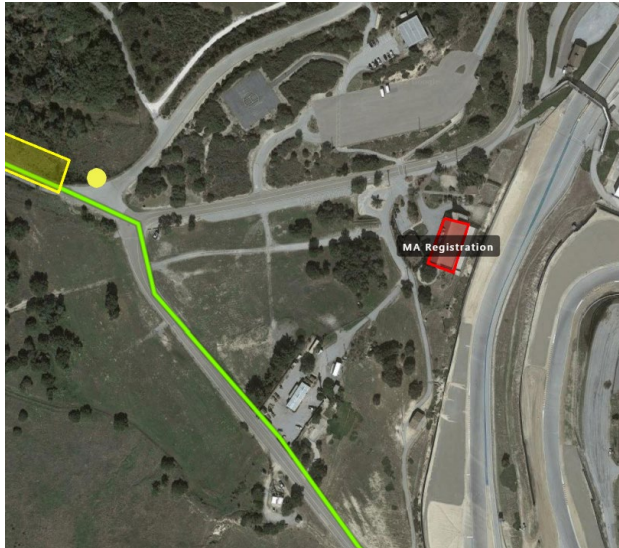

## WeatherTech Raceway Laguna Seca

*Industry Will Call will be located in the Hospitality Area on Thursday and will move to the bottom of South Boundary Road and York Road (accessible from General Jim Moore BLVD) Friday-Sunday. Please note Industry Will Call is for those who have pre-ordered credentials, credentials may not be ordered on site and must be ordered online by the entrant before the deadline.*

*Please see map.*